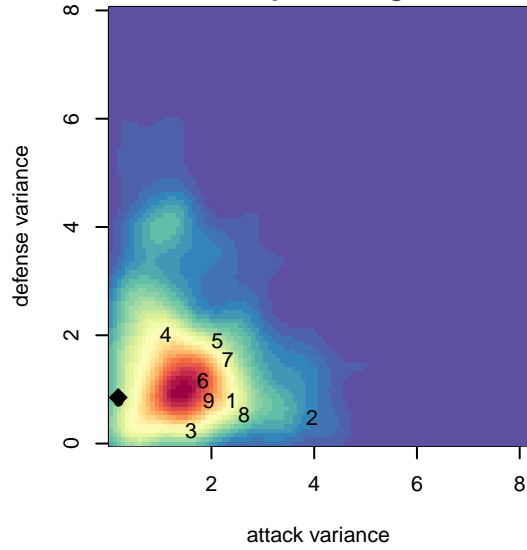

## Idaho Rush Azul G04

Idaho Rush SC  
 Boise, ID  
 G04 total strength=733  
 attack=0.5 defense=1.25  
 fall league = Idaho D3 Div 2 U14

alt names used:  
 IDAHO RUSH 04 AZUL  
 IDAHO RUSH 04 AZUL (ID)

Venues played:  
 2017 Idaho D3 Division 2 U14  
 2017 GEM State Challenge U14 Silver U14

**attack and defense variance (black dot)  
relative to other teams  
and top 10 in region**

**attack and defense rating  
relative to others at age  
and all opponents in last 13 months**