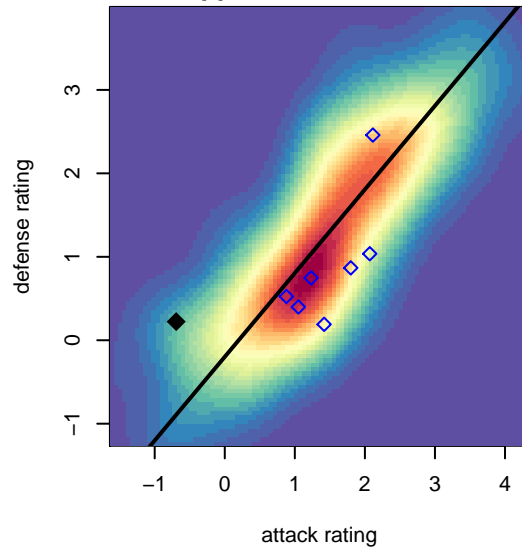

## Idaho Rush Azul G04

Idaho Rush SC  
 Boise, ID  
 G04 total strength=733  
 attack=0.5 defense=1.25  
 fall league = Idaho D3 Div 2 U14

alt names used:  
 IDAHO RUSH 04 AZUL  
 IDAHO RUSH 04 AZUL (ID)

Venues played:  
 2017 Idaho D3 Division 2 U14  
 2017 GEM State Challenge U14 Silver U14

**attack and defense variance (black dot)  
relative to other teams  
and top 10 in region**

**attack and defense rating  
relative to others at age  
and all opponents in last 13 months**